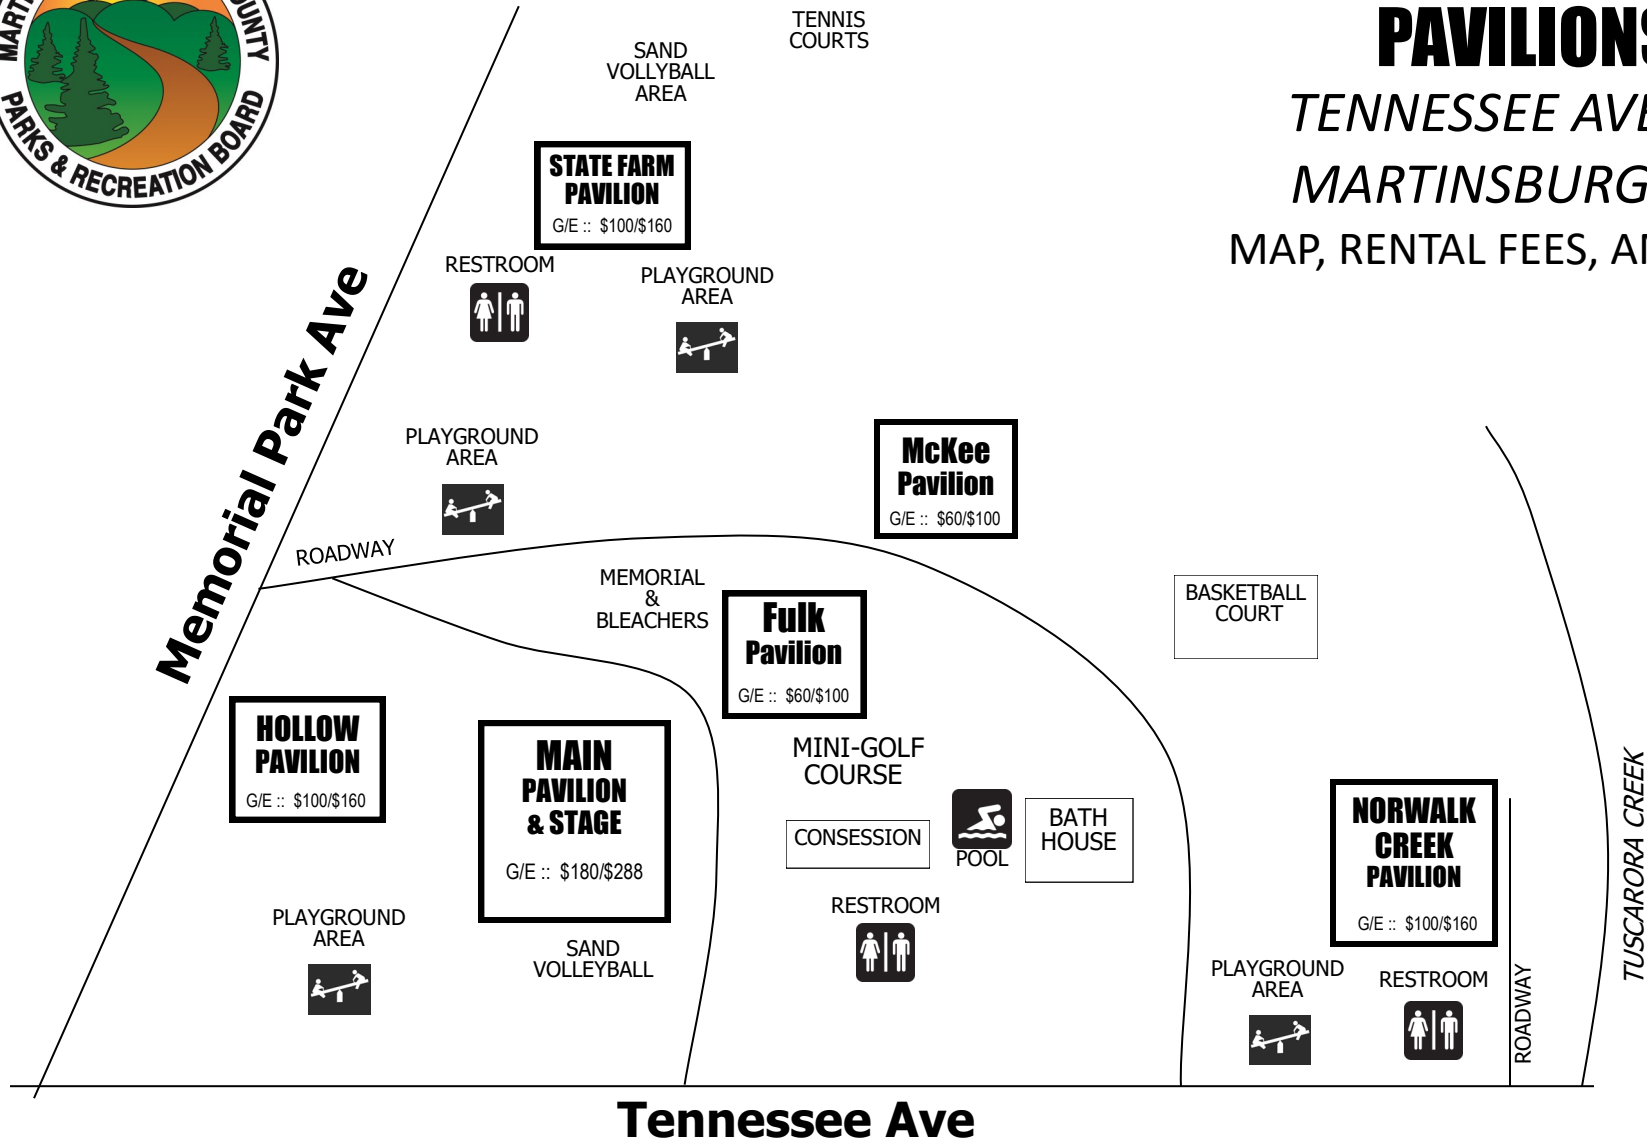

WAR MEMORIAL PARK PAVILIONS

TENNESSEE AVENUE
MARTINSBURG, WV

MAP, RENTAL FEES, AMENITIES

AMENITIES KEY

G = GRILL AVAILABLE

E = ELECTRIC AVAILABLE