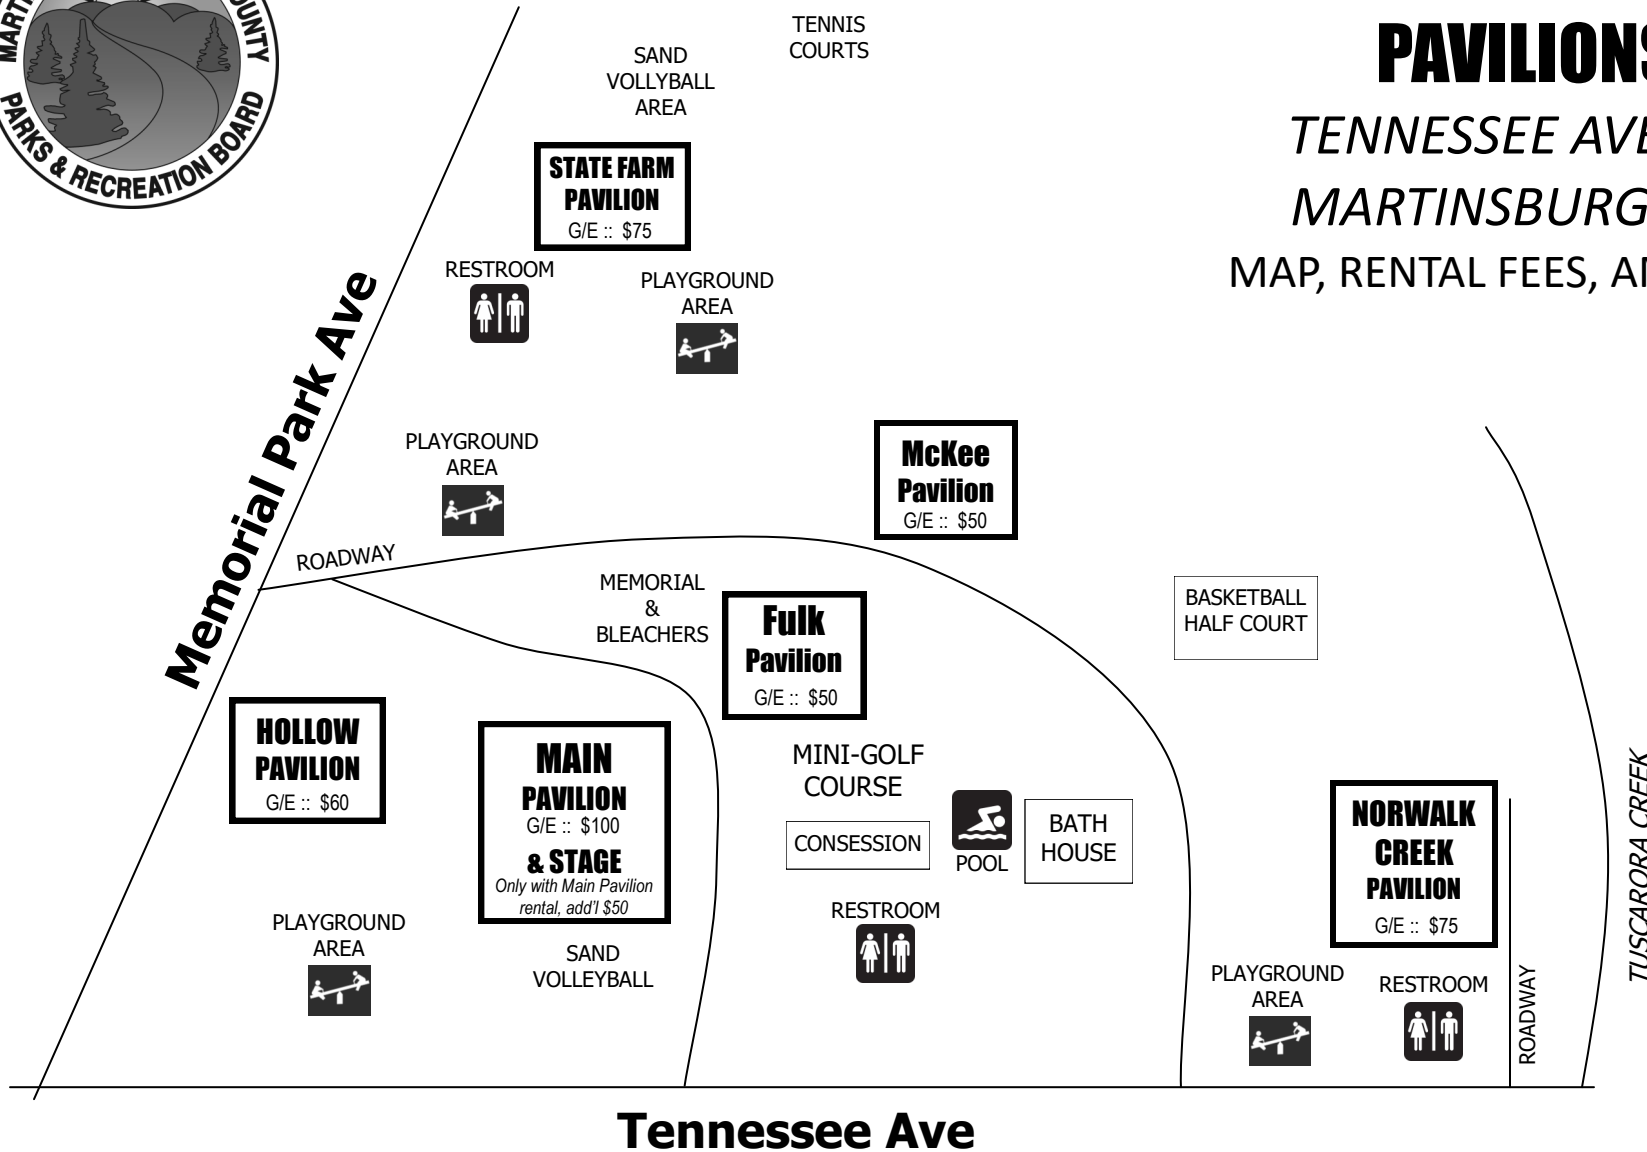

# WAR MEMORIAL PARK PAVILIONS

TENNESSEE AVENUE  
MARTINSBURG, WV

MAP, RENTAL FEES, AMENITIES

### AMENITIES KEY

G = GRILL AVAILABLE

E = ELECTRIC AVAILABLE